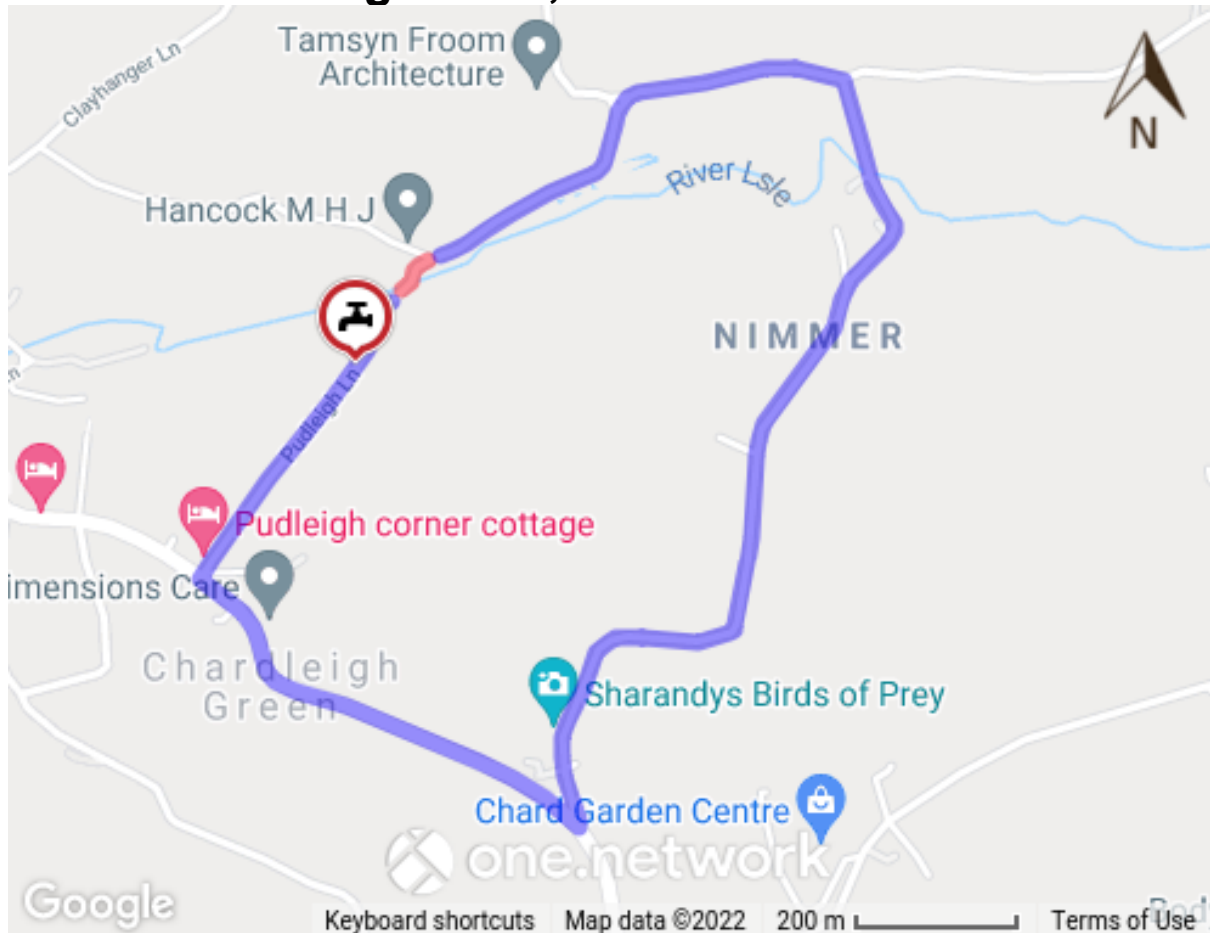

Urgent / emergency Road Closure: – ttro779260 – Pudleigh Lane, Combe St. Nicholas

Urgent / emergency Road Closure: – ttro779260 - Pudleigh Lane, Combe St. Nicholas

Please be aware that we have received a notification of a TTRN (urgent / emergency) road closure at **Pudleigh Lane, Combe St. Nicholas** will commence on **8th February 2022** and is expected to last until **12th February 2022**.

A map showing the proposed affected closure area (in red) is shown below, and the proposed diversion route (in blue, please note this could be subject to change on review).

Please see <https://one.network/?tm=127373569> for any updates.